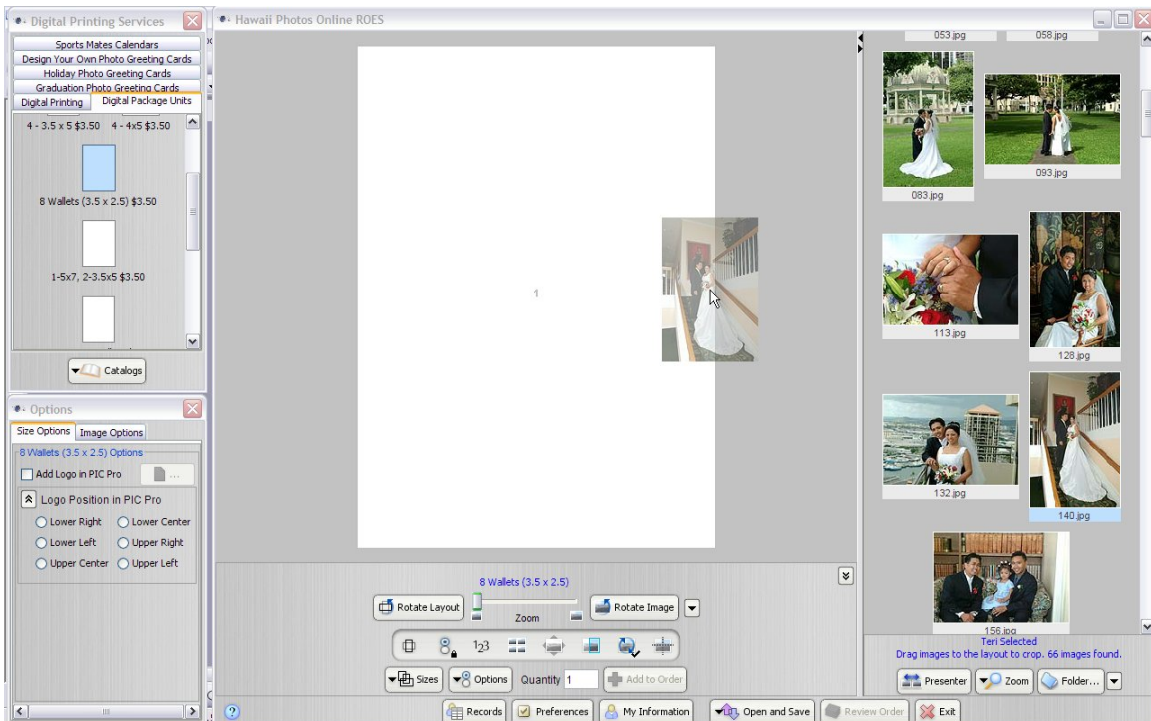

*From your Studio... To FUJIFILM Hawaii
... Into Production.
It's never been so Easy!*

Industry leading Professional Photographers use ROES (REMOTE ORDER ENTRY SYSTEM)

Intuitive, runs on Windows, Linux, and Mac OS X.

DRAG AND DROP your image into a lab defined product, ***crop and rotate*** images.

Send your order to the lab ONLINE!!

Drag multiple images to a product to add to the order quickly. Advanced features such as arbitrary rotation, auto rotate, and fit are easily selectable in multiple ways, accommodating various studio work styles and equipment.